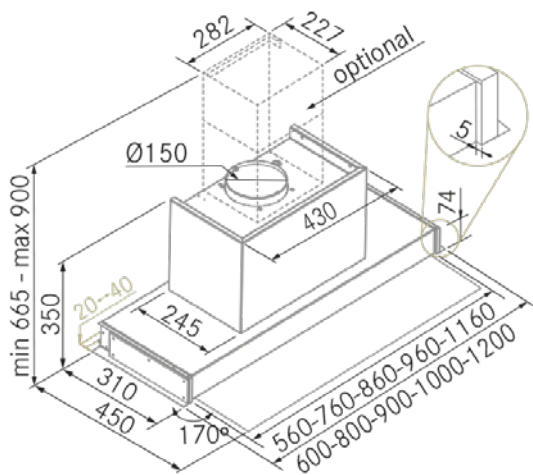

## Technical design

## Technical information

- Energy Efficiency class: **A**
- Aspiration power min./int.: 254/694 m<sup>3</sup>/h.
- Sonority pressure min./max.: 35/48 (dBA)
- Sonority power min/max: 38/52 (dBA)
- Consumption: 230 W.
- Average annual consumption: 48,1 W.
- Voltage: 220/240 V.
- Frequency: 50 Hz.
- Air outlet diameter: Ø150 mm.
- Packaged product dimensions: 110 x 41 x 47,5 cm.
- Packaged product weight: 22 Kg.
- EAN Code: 8421210269971