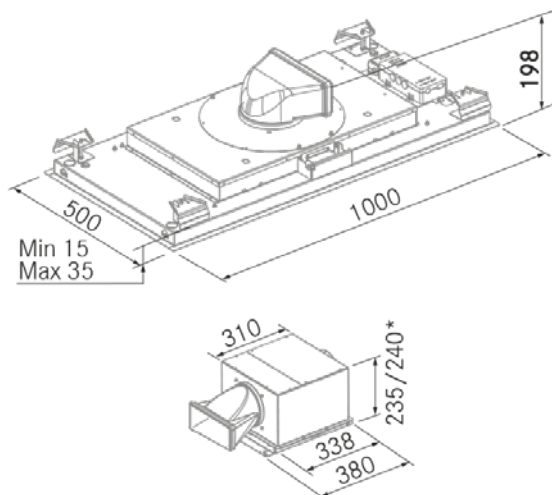

Meet - 1000 - White

FRECAN

EN

Ref: 27834

Ceiling Hoods

Technical design

Features

- **Dimensions:** 1000 mm.
- **Finish:** White Lacquered RAL 9003
- **Compatible with APP and Alexa:** No
- **Compatible with H-Connect hobs:** Yes
- **Motor:** ST8 (800 m³/h) Internal
- **Control:** Without (Only with remote control)
- **Remote Control:** Yes
- **Lighting**
 - **Type:** Rectangular Led Spotlights
 - **Color:** 3000K
 - **Units:** 4
- **Filters**
 - **Type:** Stainless Steel 8 layers
 - **Units:** 3
- **Speeds:** 3 Speeds + Booster
- **Recirculation:** Optional
- **Aspiration Type:** Perimetral Aspiration
- **Deferred Stop:** Yes
- **Easy Clean:** No
- **AC System:** No
- **Airsoft:** No
- **Filter Saturation Alarm:** No
- **Custom Made:** No
- **External Motor:** No

Meet - 1000 - White

FRECAN

EN

Ref: 27834

Ceiling Hoods

Technical information

- Energy Efficiency class: **B**
- Aspiration power min./int.: 248/519 m³/h.
- Sonority pressure min./max.: 31/43 (dBA)
- Sonority power min/max: 36/48 (dBA)
- Consumption: 100 W.
- Average annual consumption: 39,1 W.
- Voltage: 220/240 V.
- Frequency: 50 Hz.
- Air outlet diameter: 220x90 mm.
- Packaged product dimensions: 108 x 34,5 x 59 cm.
- Packaged product weight: 27,6 Kg.
- EAN Code: 8421210274104