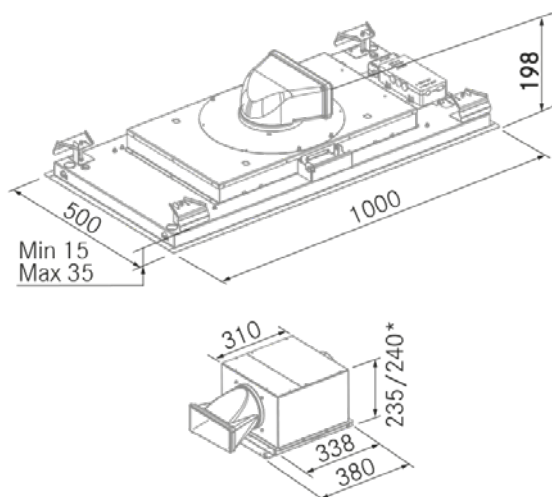

Meet sin luz - 1000 - White

FRECAN

EN

Ref: 27835

Ceiling Hoods

Technical design

Features

- **Dimensions:** 1000 mm.
- **Finish:** White Lacquered RAL 9003
- **Compatible with APP and Alexa:** No
- **Compatible with H-Connect hobs:** Yes
- **Motor:** ST8 (800 m³/h) Internal
- **Control:** Without (Only with remote control)
- **Remote Control:** Yes
- **Lighting**
 - **Type:** No Lighting
 - **Color:** -
 - **Units:** -
- **Filters**
 - **Type:** Stainless Steel 8 layers
 - **Units:** 3
- **Speeds:** 3 Speeds + Booster
- **Recirculation:** Optional
- **Aspiration Type:** Perimetral Aspiration
- **Deferred Stop:** Yes
- **Easy Clean:** No
- **AC System:** No
- **Airsoft:** No
- **Filter Saturation Alarm:** No
- **Custom Made:** No
- **External Motor:** No

Meet sin luz - 1000 - White

FRECAN

EN

Ref: 27835

Ceiling Hoods

Technical information

- Energy Efficiency class: **A**
- Aspiration power min./int.: 248/519 m³/h.
- Sonority pressure min./max.: 31/43 (dBA)
- Sonority power min/max: 36/48 (dBA)
- Consumption: 100 W.
- Average annual consumption: 29,8 W.
- Voltage: 220/240 V.
- Frequency: 50 Hz.
- Air outlet diameter: 220x90 mm.
- Packaged product dimensions: 136 x 46 x 77 cm.
- Packaged product weight: 27 Kg.
- EAN Code: 8421210274111