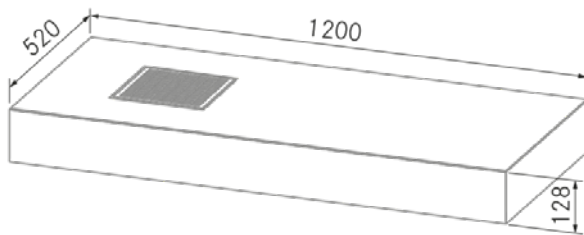

Balda R - 1200 - Black

FRECAN

EN

Ref: 27843
Wall Hoods

Technical design

Features

- **Dimensions:** 1200 mm.
- **Finish:** Black Lacquered RAL 9005
- **Compatible with APP and Alexa:** No
- **Compatible with H-Connect hobs:** Yes
- **Motor:** R800GP (695 m3/hl Internal)
- **Control:** Without (Only with remote control)
- **Remote Control:** Yes
- **Lighting**
 - **Type:** LED lighting strip
 - **Color:** Adjustable from 3000K to 4000K
 - **Units:** 1
- **Filters**
 - **Type:** Black Lacquered Stainless Steel Filters
 - **Units:** 4
- **Speeds:** 3 Speeds + Booster
- **Recirculation:** Included
- **Aspiration Type:** Traditional Aspiration
- **Deferred Stop:** Yes
- **Easy Clean:** No
- **AC System:** No
- **Airsoft:** No
- **Filter Saturation Alarm:** No
- **Custom Made:** Yes
- **External Motor:** No

Balda R - 1200 - Black

FRECAN

EN

Ref: 27843

Wall Hoods

Technical information

- Energy Efficiency class: **B**
- Aspiration power min./int.: 127/396 m³/h.
- Sonority pressure min./max.: 39/59 (dBA)
- Sonority power min/max: 44/64 (dBA)
- Consumption: 86 W.
- Average annual consumption: 34,4 W.
- Voltage: 220/240 V.
- Frequency: 50 Hz.
- Air outlet diameter: -
- Packaged product dimensions: 126 x 20 x 58 cm.
- Packaged product weight: 23 Kg.
- EAN Code: 8421210274548