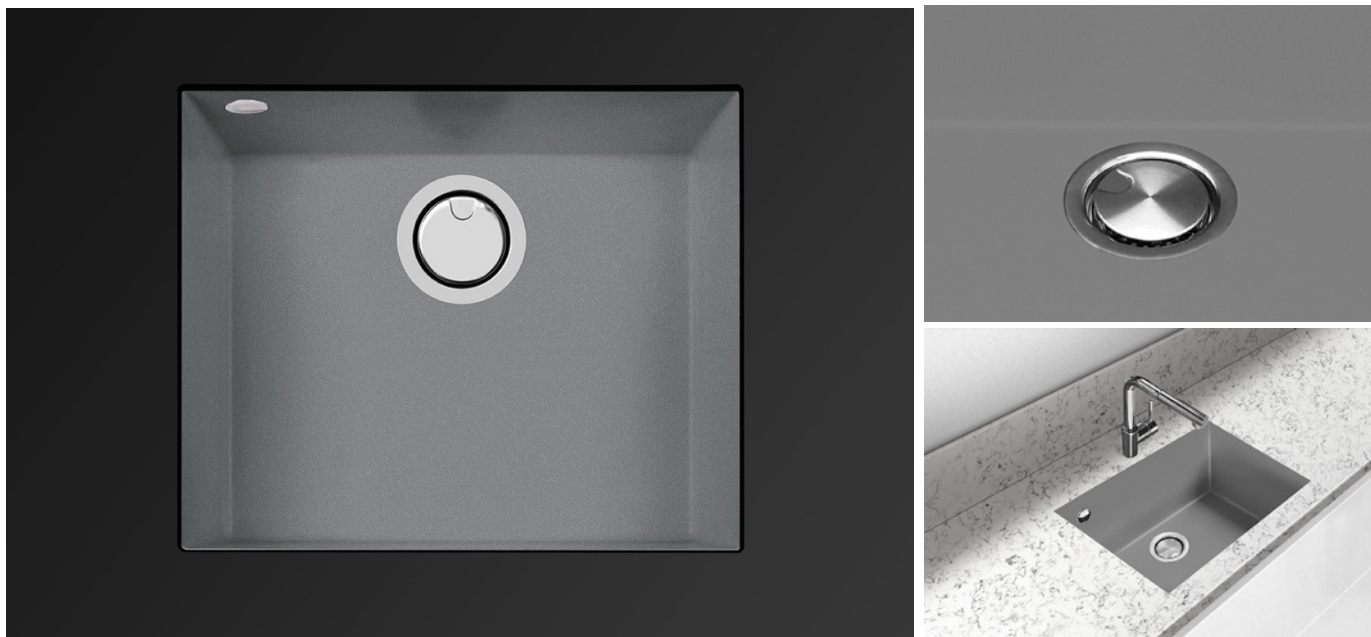

Quadra 560 BE - Titanium Grey

FRECAN

EN

Ref: 30481

Sinks

Technical Drawing