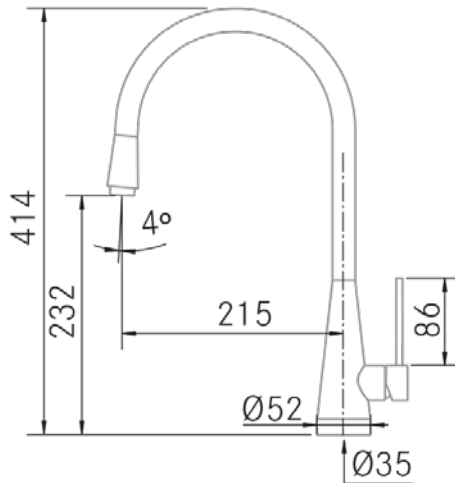

Technical Drawing

Features

Description:

- **Type:** Removable
- **Finish:** Bright Chrome
- **Spout swivel:** 130°
- **Removable head:** Yes (ABS)

Specifications:

- **Aerator-shower exchanger:** No
- **Purified water:** No
- **Maximum height:** 414 mm.
- **Type of control:** Single lever mixer
  - **Control knob rotation:** 90°
  - **Control Rotation:** Left: 65° - Right: 25°
- **Flow rate:** 8 l/min.
- **Water saver:** No
- **Energy Saving:** No

Installation:

- **Minimum distance from wall:** 55 mm.
- **Orifice diameter:** 35 mm.
- **Type of fixing:** Fixing screw
- **Inlet pipe connection:** 3/8"
- **Length of water supply pipes:** 450 mm.
- **Optionals:** -

Technical Information

- **Packaged Product Dimensions:** 57,5 x 10,5 x 23 cm.
- **Volume:** 0,013886 M³.
- **Packaged Product Weight:** 2,9 Kg.
- **EAN Code:** 8421210030816