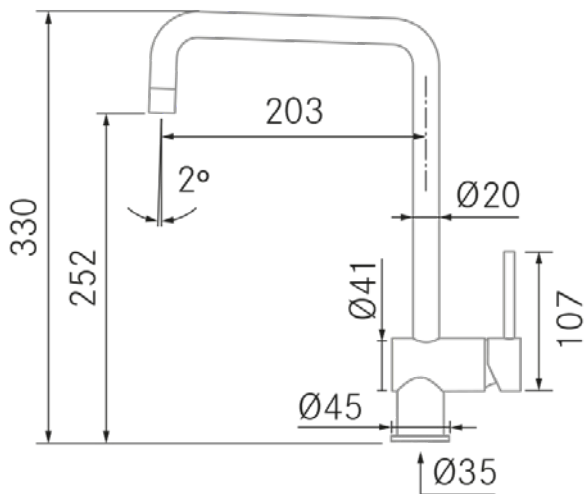

Technical Information

- **Packaged Product Dimensions**: 36 x 7 x 28 cm.
- **Volume**: 0,007056 M³.
- **Packaged Product Weight**: 1,7 Kg.
- **EAN Code**: 8,42121E+12

Sempre - Bright Chrome

Ref: 40168
Faucets

FRECAN

EN

Technical Drawing

Features

Description:

- **Type:** Fixed
- **Finish:** Bright Chrome
- **Spout swivel:** 360°
- **Removable head:** No

Specifications:

- **Aerator-shower exchanger:** No
- **Purified water:** No
- **Maximum height:** 330 mm.
- **Type of control:** Single lever mixer
 - **Control knob rotation:** 90°
 - **Control Rotation:** Left: 0° - Right: 90°
- **Flow rate:** 12 l/min.
- **Water saver:** Optional Aerator (5 l/min.)
- **Energy Saving:** Yes (cold opening)

Installation:

- **Minimum distance from wall:** 70 mm.
- **Orifice diameter:** 35 mm.
- **Type of fixing:** Fixing screw
- **Inlet pipe connection:** 3/8"
- **Length of water supply pipes:** 450 mm.
- **Optionals:** -

Technical Information

- **Packaged Product Dimensions:** 36 x 7 x 28 cm.
- **Volume:** 0,007056 M³.
- **Packaged Product Weight:** 1,7 Kg.
- **EAN Code:** 8421210030359