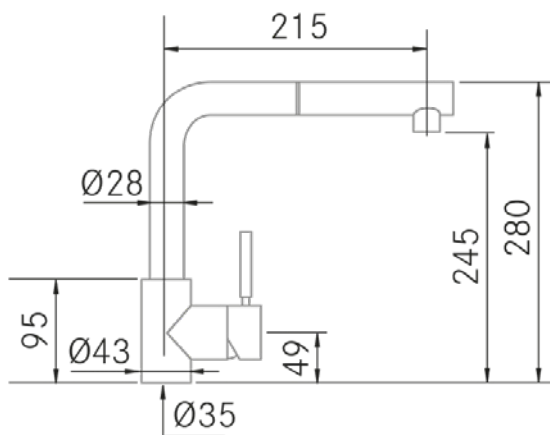

Technical Drawing

Features

Description:

- **Type:** Removable
- **Finish:** Bright Chrome
- **Spout swivel:** 360°
- **Removable head:** Yes (ABS)

Specifications:

- **Aerator-shower exchanger:** No
- **Purified water:** No
- **Maximum height:** 280 mm.
- **Type of control:** Single lever mixer
  - **Control knob rotation:** 90°
  - **Control Rotation:** Left: 90° - Right: 0°
- **Flow rate:** 9 l/min.
- **Water saver:** Optional Aerator (5 l/min.)
- **Energy Saving:** Yes (cold opening)

Installation:

- **Minimum distance from wall:** 10 mm.
- **Orifice diameter:** 35 mm.
- **Type of fixing:** Fixing screw
- **Inlet pipe connection:** 3/8"
- **Length of water supply pipes:** 400 mm.
- **Optionals:** -

Technical Information

- **Packaged Product Dimensions:** 55 x 9,5 x 37,5 cm.
- **Volume:** 0,019594 M³.
- **Packaged Product Weight:** 2,8 Kg.
- **EAN Code:** 8421210031127