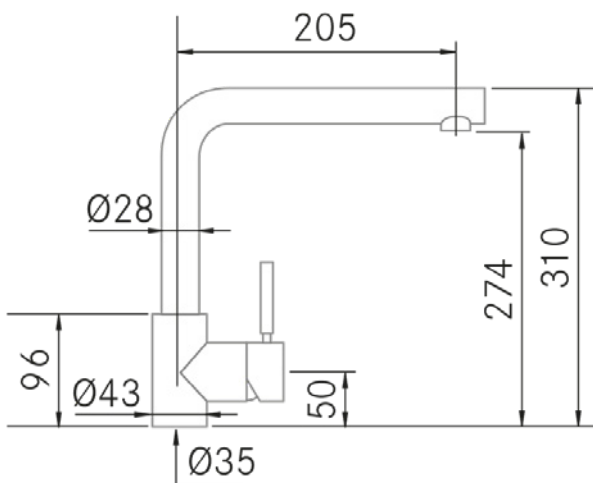

Technical Information

- **Packaged Product Dimensions**: 55 x 9,5 x 37,5 cm.
- **Volume**: 0,019594 M³.
- **Packaged Product Weight**: 2,4 Kg.
- **EAN Code**: 8,42121E+12

Baffy - Bright Chrome

Ref: 40171
Faucets

FRECAN

EN

Technical Drawing

Features

Description:

- **Type:** Fixed
- **Finish:** Bright Chrome
- **Spout swivel:** 360°
- **Removable head:** No

Specifications:

- **Aerator-shower exchanger:** No
- **Purified water:** No
- **Maximum height:** 310 mm.
- **Type of control:** Single lever mixer
 - **Control knob rotation:** 90°
 - **Control Rotation:** Left: 90° - Right: 0°
- **Flow rate:** 9 l/min.
- **Water saver:** Optional Aerator (5 l/min.)
- **Energy Saving:** Yes (cold opening)

Installation:

- **Minimum distance from wall:** 10 mm.
- **Orifice diameter:** 35 mm.
- **Type of fixing:** Fixing screw
- **Inlet pipe connection:** 3/8"
- **Length of water supply pipes:** 370 mm.
- **Optionals:** -

Technical Information

- **Packaged Product Dimensions:** 55 x 9,5 x 37,5 cm.
- **Volume:** 0,019594 M³.
- **Packaged Product Weight:** 2,4 Kg.
- **EAN Code:** 8421210031110