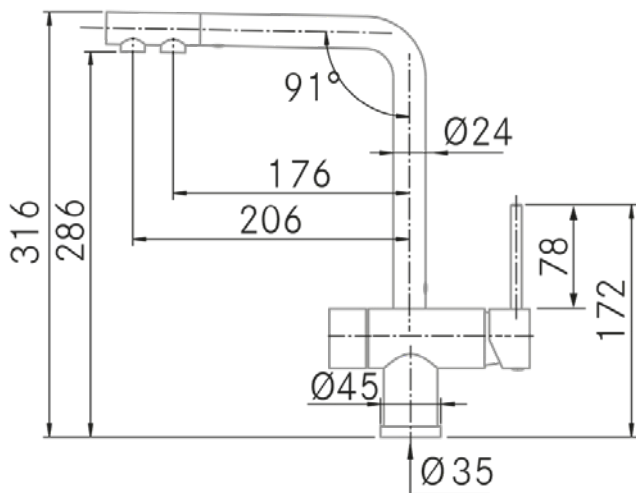

Technical Drawing

Features

Description:

- **Type:** For Osmosis
- **Finish:** Bright Chrome
- **Spout swivel:** 360°
- **Removable head:** No

Specifications:

- **Aerator-shower exchanger:** No
- **Purified water:** Yes
- **Maximum height:** 316 mm.
- **Type of control:** Single lever mixer
  - **Control knob rotation:** 90°
  - **Control Rotation:** Left: 45° - Right: 45°
- **Flow rate:** 10 l/min.
- **Water saver:** No
- **Energy Saving:** Yes (cold opening)

Installation:

- **Minimum distance from wall:** 60 mm.
- **Orifice diameter:** 35 mm.
- **Type of fixing:** Fixing screw
- **Inlet pipe connection:** $3/8''$
- **Length of water supply pipes:** 650 mm.
- **Optionals:** -

Technical Information

- **Packaged Product Dimensions:** 58 x 8 x 35,5 cm.
- **Volume:** 0,016472 M³.
- **Packaged Product Weight:** 3,4 Kg.
- **EAN Code:** 8421210145435