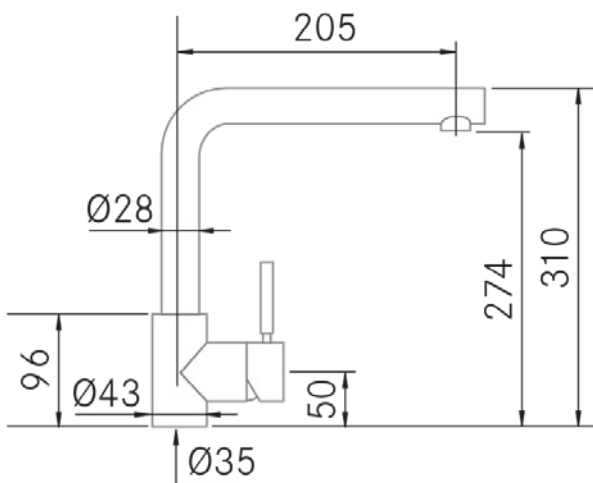

Technical Information

- **Packaged Product Dimensions**: 55 x 9,5 x 37,5 cm.
- **Volume**: 0,019594 M³.
- **Packaged Product Weight**: 2,4 Kg.
- **EAN Code**: 8,42121E+12

Baffy - White

Ref: 40192

Faucets

FRECAN

EN

Technical Drawing

Features

Description:

- **Type:** Fixed
- **Finish:** White
- **Spout swivel:** 360°
- **Removable head:** No

Specifications:

- **Aerator-shower exchanger:** No
- **Purified water:** No
- **Maximum height:** 310 mm.
- **Type of control:** Single lever mixer
 - **Control knob rotation:** 90°
 - **Control Rotation:** Left: 90° - Right: 0°
- **Flow rate:** 9 l/min.
- **Water saver:** Optional Aerator (5 l/min.)
- **Energy Saving:** Yes (cold opening)

Installation:

- **Minimum distance from wall:** 10 mm.
- **Orifice diameter:** 35 mm.
- **Type of fixing:** Fixing screw
- **Inlet pipe connection:** 3/8"
- **Length of water supply pipes:** 370 mm.
- **Optionals:** -

Technical Information

- **Packaged Product Dimensions:** 55 x 9,5 x 37,5 cm.
- **Volume:** 0,019594 M³.
- **Packaged Product Weight:** 2,4 Kg.
- **EAN Code:** 8421210218016