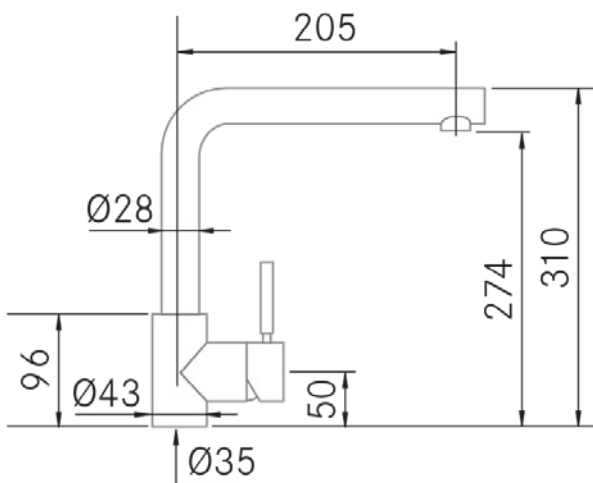

Technical Information

- **Packaged Product Dimensions:** 55 x 9,5 x 37,5 cm.
- **Volume:** 0,019594 M³.
- **Packaged Product Weight:** 2,4 Kg.
- **EAN Code:** 8,42121E+12

Baffy - Matt black

Ref: 40193

Faucets

FRECAN

EN

Technical Drawing

Features

Description:

- **Type:** Fixed
- **Finish:** Matt black
- **Spout swivel:** 360°
- **Removable head:** No

Specifications:

- **Aerator-shower exchanger:** No
- **Purified water:** No
- **Maximum height:** 310 mm.
- **Type of control:** Single lever mixer
 - **Control knob rotation:** 90°
 - **Control Rotation:** Left: 90° - Right: 0°
- **Flow rate:** 9 l/min.
- **Water saver:** Optional Aerator (5 l/min.)
- **Energy Saving:** Yes (cold opening)

Installation:

- **Minimum distance from wall:** 10 mm.
- **Orifice diameter:** 35 mm.
- **Type of fixing:** Fixing screw
- **Inlet pipe connection:** 3/8"
- **Length of water supply pipes:** 370 mm.
- **Optionals:** -

Technical Information

- **Packaged Product Dimensions:** 55 x 9,5 x 37,5 cm.
- **Volume:** 0,019594 M³.
- **Packaged Product Weight:** 2,4 Kg.
- **EAN Code:** 8421210218009