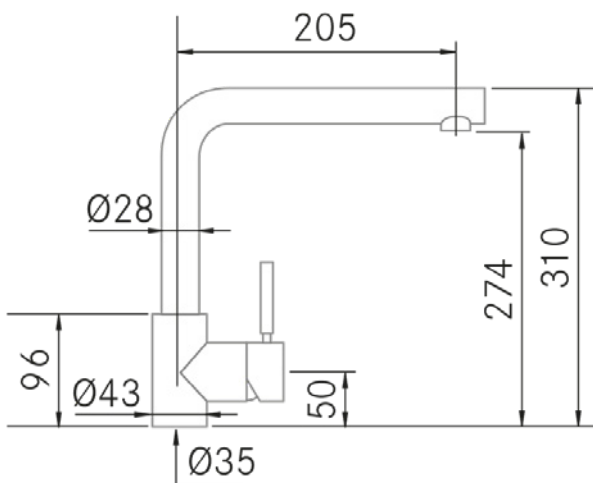

Technical Information

- **Packaged Product Dimensions**: 55 x 9,5 x 37,5 cm.
- **Volume**: 0,019594 M³.
- **Packaged Product Weight**: 2,4 Kg.
- **EAN Code**: 8,42121E+12

Baffy - S/S

Ref: 40194
Faucets

FRECAN

EN

Technical Drawing

Features

Description:

- **Type:** Fixed
- **Finish:** S/S
- **Spout swivel:** 360°
- **Removable head:** No

Specifications:

- **Aerator-shower exchanger:** No
- **Purified water:** No
- **Maximum height:** 310 mm.
- **Type of control:** Single lever mixer
 - **Control knob rotation:** 90°
 - **Control Rotation:** Left: 90° - Right: 0°
- **Flow rate:** 9 l/min.
- **Water saver:** Optional Aerator (5 l/min.)
- **Energy Saving:** Yes (cold opening)

Installation:

- **Minimum distance from wall:** 10 mm.
- **Orifice diameter:** 35 mm.
- **Type of fixing:** Fixing screw
- **Inlet pipe connection:** 3/8"
- **Length of water supply pipes:** 370 mm.
- **Optionals:** -

Technical Information

- **Packaged Product Dimensions:** 55 x 9,5 x 37,5 cm.
- **Volume:** 0,019594 M³.
- **Packaged Product Weight:** 2,4 Kg.
- **EAN Code:** 8421210176866