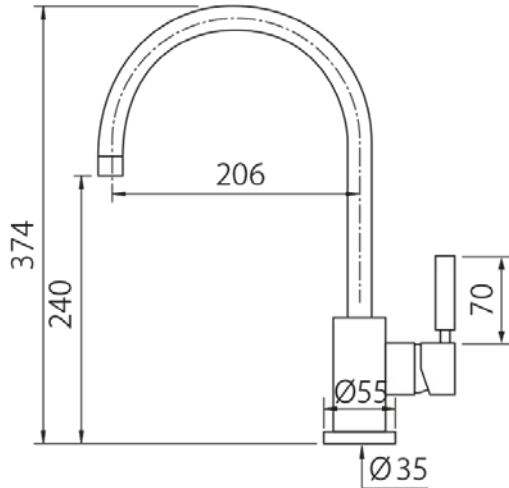

Technical Information

- **Packaged Product Dimensions**: 41,5 x 7 x 26,5 cm.
- **Volume**: 0,007698 M³.
- **Packaged Product Weight**: 1,63 Kg.
- **EAN Code**: 8,42121E+12

Nixie - Bright Chrome

FRECAN

Ref: 40197

Faucets

EN

Technical Drawing

Features

Description:

- **Type:** Fixed
- **Finish:** Bright Chrome
- **Spout swivel:** 360°
- **Removable head:** No

Specifications:

- **Aerator-shower exchanger:** No
- **Purified water:** No
- **Maximum height:** 374 mm.
- **Type of control:** Single lever mixer
 - **Control knob rotation:** 90°
 - **Control Rotation:** Left: 45° - Right: 45°
- **Flow rate:** 13 l/min.
- **Water saver:** No
- **Energy Saving:** No

Installation:

- **Minimum distance from wall:** 50 mm.
- **Orifice diameter:** 35 mm.
- **Type of fixing:** Fixing screw
- **Inlet pipe connection:** 3/8"
- **Length of water supply pipes:** 380 mm.
- **Optionals:** -

Technical Information

- **Packaged Product Dimensions:** 41,5 x 7 x 26,5 cm.
- **Volume:** 0,007698 M³.
- **Packaged Product Weight:** 1,63 Kg.
- **EAN Code:** 8421210178099