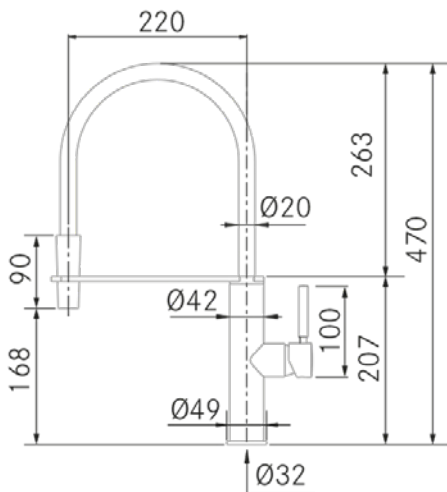

Technical Drawing

Features

Description:

- **Type:** Removable
- **Finish:** Bright Chrome
- **Spout swivel:** 360°
- **Removable head:** Yes (ABS)

Specifications:

- **Aerator-shower exchanger:** No
- **Purified water:** No
- **Maximum height:** 470 mm.
- **Type of control:** Single lever mixer
  - **Control knob rotation:** 90°
  - **Control Rotation:** Left: 90° - Right: 0°
- **Flow rate:** 9 l/min.
- **Water saver:** No
- **Energy Saving:** Yes (cold opening)

Installation:

- **Minimum distance from wall:** 10 mm.
- **Orifice diameter:** 35 mm.
- **Type of fixing:** Wide Thread
- **Inlet pipe connection:** 3/8"
- **Length of water supply pipes:** 500 mm.
- **Optionals:** -

Technical Information

- **Packaged Product Dimensions:** 55 x 9,5 x 37,5 cm.
- **Volume:** 0,019594 M³.
- **Packaged Product Weight:** 2,6 Kg.
- **EAN Code:** 8421210198875