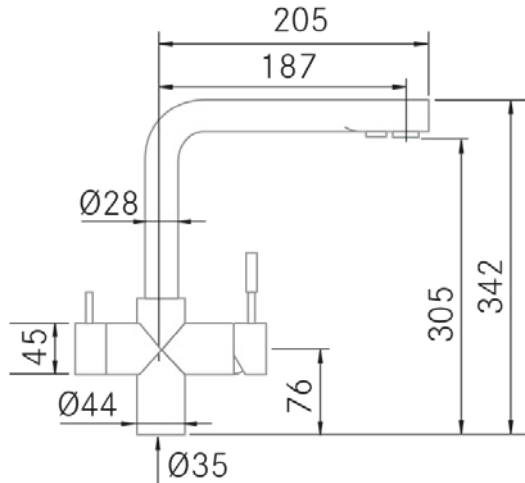

Technical Drawing

Features

Description:

- **Type:** For Osmosis
- **Finish:** Matt black
- **Spout swivel:** 360°
- **Removable head:** No

Specifications:

- **Aerator-shower exchanger:** No
- **Purified water:** Yes
- **Maximum height:** 342 mm.
- **Type of control:** Single lever mixer
  - **Control knob rotation:** 90°
  - **Control Rotation:** Left: 90° - Right: 0°
- **Flow rate:** 9 l/min.
- **Water saver:** Optional Aerator (5 l/min.)
- **Energy Saving:** Yes (cold opening)

Installation:

- **Minimum distance from wall:** 20 mm.
- **Orifice diameter:** 35 mm.
- **Type of fixing:** -
- **Inlet pipe connection:** 3/8"
- **Length of water supply pipes:** 400 mm.
- **Optionals:** -

Technical Information

- **Packaged Product Dimensions:** 55 x 9,5 x 37,5 cm.
- **Volume:** 0,019594 M³.
- **Packaged Product Weight:** 2,4 Kg.
- **EAN Code:** 8421210218276