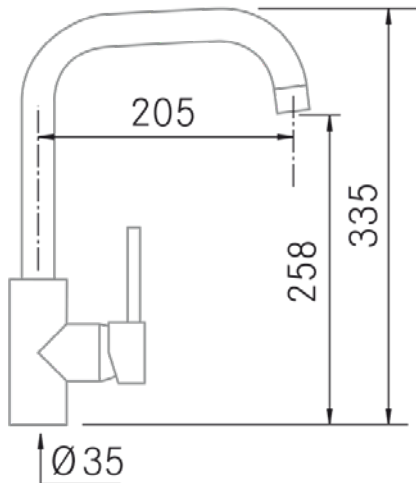

Technical Drawing

Features

Description:

- **Type:** Fixed
- **Finish:** Bright Chrome
- **Spout swivel:** 360°
- **Removable head:** No

Specifications:

- **Aerator-shower exchanger:** No
- **Purified water:** No
- **Maximum height:** 335 mm.
- **Type of control:** Single lever mixer
  - **Control knob rotation:** 90°
  - **Control Rotation:** Left: 90° - Right: 0°
- **Flow rate:** 6 l/min.
- **Water saver:** No
- **Energy Saving:** No

Installation:

- **Minimum distance from wall:** 10 mm.
- **Orifice diameter:** 35 mm.
- **Type of fixing:** Fixing screw
- **Inlet pipe connection:** 3/8"
- **Length of water supply pipes:** 450 mm.
- **Optionals:** -

Technical Information

- **Packaged Product Dimensions:** 42 x 7 x 27 cm.
- **Volume:** 0,007938 M³.
- **Packaged Product Weight:** 1,6 Kg.
- **EAN Code:** 8421210216562