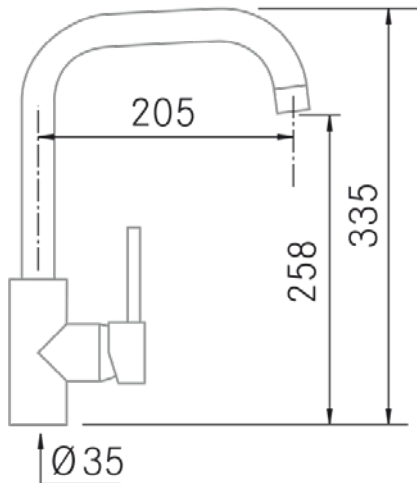

Technical Information

- **Packaged Product Dimensions**: 42 x 7 x 27 cm.
- **Volume**: 0,007938 M³.
- **Packaged Product Weight**: 1,6 Kg.
- **EAN Code**: 8,42121E+12

Nahla - Matt black

Ref: 40221

Faucets

FRECAN

EN

Technical Drawing

Features

Description:

- **Type:** Fixed
- **Finish:** Matt black
- **Spout swivel:** 360°
- **Removable head:** No

Specifications:

- **Aerator-shower exchanger:** No
- **Purified water:** No
- **Maximum height:** 335 mm.
- **Type of control:** Single lever mixer
 - **Control knob rotation:** 90°
 - **Control Rotation:** Left: 90° - Right: 0°
- **Flow rate:** 6 l/min.
- **Water saver:** No
- **Energy Saving:** No

Installation:

- **Minimum distance from wall:** 10 mm.
- **Orifice diameter:** 35 mm.
- **Type of fixing:** Fixing screw
- **Inlet pipe connection:** 3/8"
- **Length of water supply pipes:** 450 mm.
- **Optionals:** -

Technical Information

- **Packaged Product Dimensions:** 42 x 7 x 27 cm.
- **Volume:** 0,007938 M³.
- **Packaged Product Weight:** 1,6 Kg.
- **EAN Code:** 8421210229593