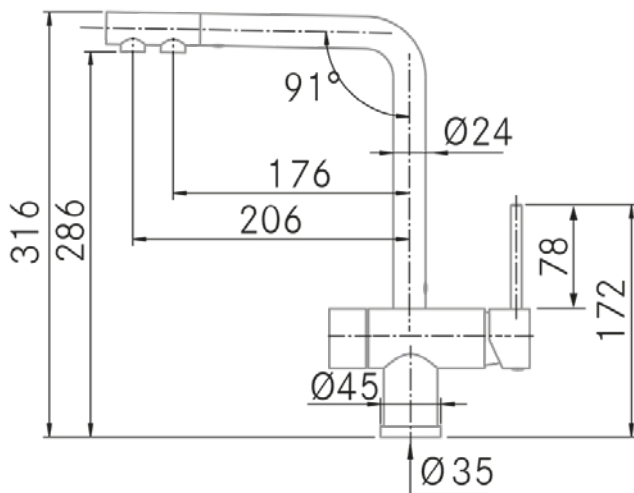

## Technical Information

- **Packaged Product Dimensions:** 58 x 8 x 35,5 cm.
- **Volume:** 0,016472 M<sup>3</sup>.
- **Packaged Product Weight:** 3,4 Kg.
- **EAN Code:** 8,42121E+12

## Technical Drawing

### Installation:

- **Minimum distance from wall:** 60 mm.
- **Orifice diameter:** 35 mm.
- **Type of fixing:** Fixing screw
- **Inlet pipe connection:** 3/8"
- **Length of water supply pipes:** 650 mm.
- **Optionals:** -

## Technical Information

- **Packaged Product Dimensions:** 58 x 8 x 35,5 cm.
- **Volume:** 0,016472 M<sup>3</sup>.
- **Packaged Product Weight:** 3,4 Kg.
- **EAN Code:** 8421210227537