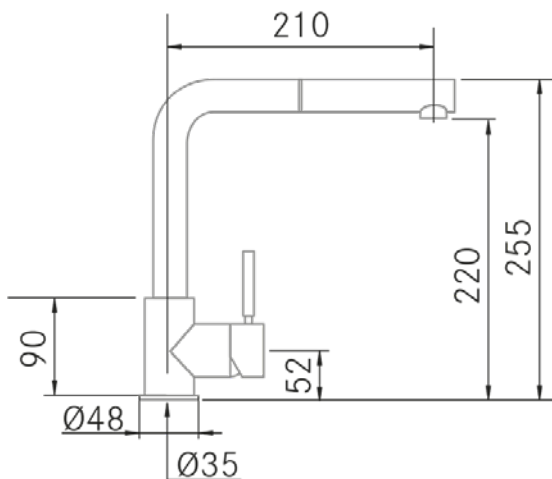

## Technical Information

- **Packaged Product Dimensions**: 60 x 8 x 34 cm.
- **Volume**: 0,01632 M³.
- **Packaged Product Weight**: 2,5 Kg.
- **EAN Code**: 8,42121E+12

## Technical Drawing

### Installation:

- **Minimum distance from wall:** 20 mm.
- **Orifice diameter:** 35 mm.
- **Type of fixing:** Wide Thread
- **Inlet pipe connection:** 3/8"
- **Length of water supply pipes:** 380 mm.
- **Optionals:** -

## Technical Information

- **Packaged Product Dimensions:** 60 x 8 x 34 cm.
- **Volume:** 0,01632 M³.
- **Packaged Product Weight:** 2,5 Kg.
- **EAN Code:** 8421210258500