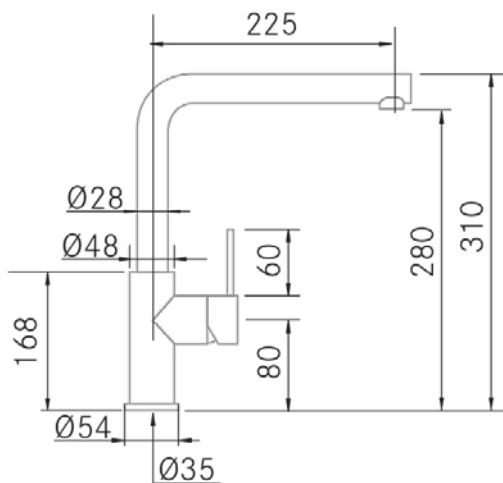

Technical Drawing

Features

Description:

- **Type:** Fixed
- **Finish:** Aisi 316 stainless steel
- **Spout swivel:** 360°
- **Removable head:** No

Specifications:

- **Aerator-shower exchanger:** No
- **Purified water:** No
- **Maximum height:** 310 mm.
- **Type of control:** Single lever mixer
  - **Control knob rotation:** 90°
  - **Control Rotation:** Left: 80° - Right: 10°
- **Flow rate:** 9 l/min.
- **Water saver:** No
- **Energy Saving:** No

Installation:

- **Minimum distance from wall:** 20 mm.
- **Orifice diameter:** 35 mm.
- **Type of fixing:** Wide Thread
- **Inlet pipe connection:** 3/8"
- **Length of water supply pipes:** 380 mm.
- **Optionals:** -

Technical Information

- **Packaged Product Dimensions:** 68 x 8 x 33 cm.
- **Volume:** 0,017952 M³.
- **Packaged Product Weight:** 3 Kg.
- **EAN Code:** 8421210268738