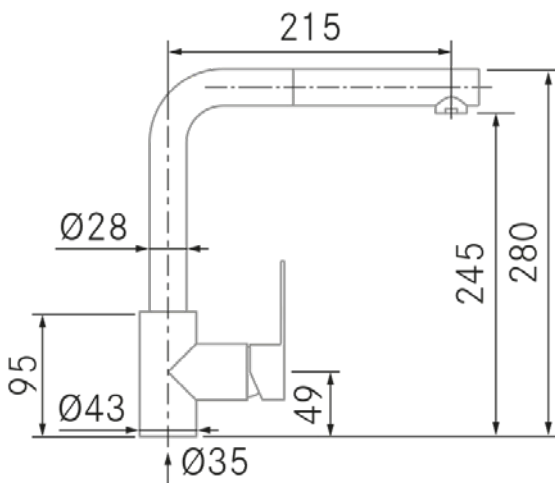

## Technical Information

- **Packaged Product Dimensions**: 55 x 10 x 38 cm.
- **Volume**: 0,0209 M<sup>3</sup>.
- **Packaged Product Weight**: 3 Kg.
- **EAN Code**: 8,42121E+12

## Technical Drawing

### Installation:

- **Minimum distance from wall:** 10 mm.
- **Orifice diameter:** 35 mm.
- **Type of fixing:** Fixing screw
- **Inlet pipe connection:** 3/8"
- **Length of water supply pipes:** 400 mm.
- **Optionals:** -

## Technical Information

- **Packaged Product Dimensions:** 55 x 10 x 38 cm.
- **Volume:** 0,0209 M<sup>3</sup>.
- **Packaged Product Weight:** 3 Kg.
- **EAN Code:** 8421210268844