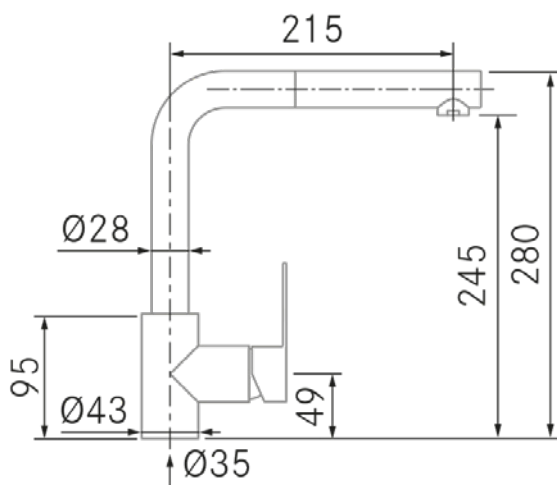

Technical Information

- **Packaged Product Dimensions**: 55 x 10 x 38 cm.
- **Volume**: 0,0209 M³.
- **Packaged Product Weight**: 3 Kg.
- **EAN Code**: 8,42121E+12

Nek - Matt black

FRECAN

EN

Ref: 40234

Faucets

Technical Drawing

Features

Description:

- **Type:** Removable
- **Finish:** Matt black
- **Spout swivel:** 360°
- **Removable head:** Yes (LTN)

Specifications:

- **Aerator-shower exchanger:** No
- **Purified water:** No
- **Maximum height:** 280 mm.
- **Type of control:** Single lever mixer
 - **Control knob rotation:** 90°
 - **Control Rotation:** Left: 80° - Right: 10°
- **Flow rate:** 9 l/min.
- **Water saver:** Optional Aerator (5 l/min.)
- **Energy Saving:** No

Installation:

- **Minimum distance from wall:** 10 mm.
- **Orifice diameter:** 35 mm.
- **Type of fixing:** Fixing screw
- **Inlet pipe connection:** 3/8"
- **Length of water supply pipes:** 400 mm.
- **Optionals:** -

Technical Information

- **Packaged Product Dimensions:** 55 x 10 x 38 cm.
- **Volume:** 0,0209 M³.
- **Packaged Product Weight:** 3 Kg.
- **EAN Code:** 8421210268868