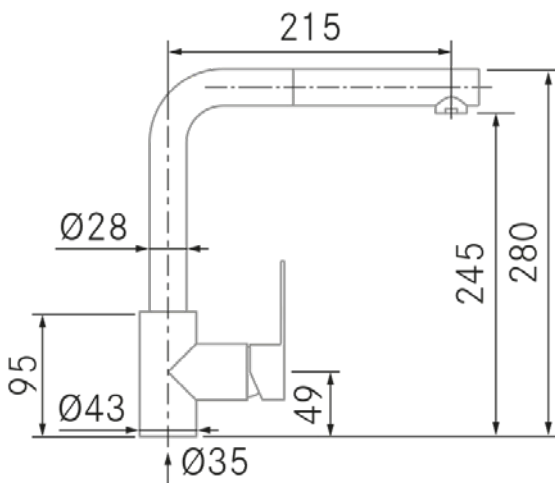

Technical Information

- **Packaged Product Dimensions**: 55 x 10 x 38 cm.
- **Volume**: 0,0209 M³.
- **Packaged Product Weight**: 3 Kg.
- **EAN Code**: 8,42121E+12

Nek - White

Ref: 40235

Faucets

FRECAN

EN

Technical Drawing

Features

Description:

- **Type:** Removable
- **Finish:** White
- **Spout swivel:** 360°
- **Removable head:** Yes (LTN)

Specifications:

- **Aerator-shower exchanger:** No
- **Purified water:** No
- **Maximum height:** 280 mm.
- **Type of control:** Single lever mixer
 - **Control knob rotation:** 90°
 - **Control Rotation:** Left: 80° - Right: 10°
- **Flow rate:** 9 l/min.
- **Water saver:** No
- **Energy Saving:** No

Installation:

- **Minimum distance from wall:** 10 mm.
- **Orifice diameter:** 35 mm.
- **Type of fixing:** Fixing screw
- **Inlet pipe connection:** 3/8"
- **Length of water supply pipes:** 400 mm.
- **Optionals:** -

Technical Information

- **Packaged Product Dimensions:** 55 x 10 x 38 cm.
- **Volume:** 0,0209 M³.
- **Packaged Product Weight:** 3 Kg.
- **EAN Code:** 8421210268851