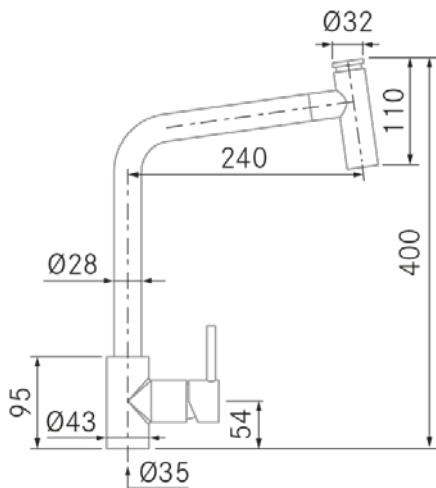

Technical Drawing

Features

Description:

- **Type:** Extendable
- **Finish:** Bright Chrome
- **Spout swivel:** 360°
- **Removable head:** No

Specifications:

- **Aerator-shower exchanger:** Yes
- **Purified water:** No
- **Maximum height:** 400 mm.
- **Type of control:** Single lever mixer
  - **Control knob rotation:** 90°
  - **Control Rotation:** Left: 90° - Right: 0°
- **Flow rate:** 9 l/min.
- **Water saver:** Optional Aerator (5 l/min.)
- **Energy Saving:** Yes (cold opening)

Installation:

- **Minimum distance from wall:** 10 mm.
- **Orifice diameter:** 35 mm.
- **Type of fixing:** Wide Thread
- **Inlet pipe connection:** 3/8"
- **Length of water supply pipes:** 400 mm.
- **Optionals:** -

Technical Information

- **Packaged Product Dimensions:** 55 x 10 x 38 cm.
- **Volume:** 0,0209 M³.
- **Packaged Product Weight:** 3 Kg.
- **EAN Code:** 8421210268875