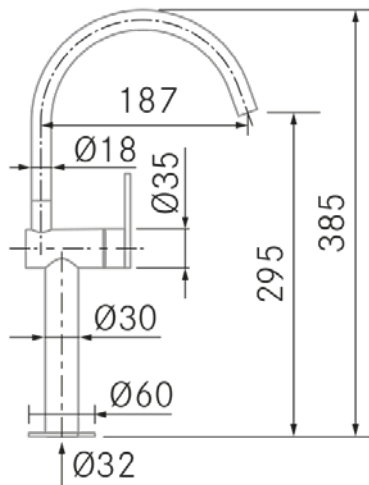

Technical Drawing

Features

Description:

- **Type:** Fixed
- **Finish:** Bright Chrome
- **Spout swivel:** 360°
- **Removable head:** No

Specifications:

- **Aerator-shower exchanger:** No
- **Purified water:** No
- **Maximum height:** 385 mm.
- **Type of control:** Single lever mixer
  - **Control knob rotation:** 90°
  - **Control Rotation:** Left: 90° - Right: 0°
- **Flow rate:** 9 l/min.
- **Water saver:** Optional Aerator (5 l/min.)
- **Energy Saving:** Yes (cold opening)

Installation:

- **Minimum distance from wall:** 10 mm.
- **Orifice diameter:** 35 mm.
- **Type of fixing:** Wide Thread
- **Inlet pipe connection:** 3/8"
- **Length of water supply pipes:** 500 mm.
- **Optionals:** 8 control colours optional

Technical Information

- **Packaged Product Dimensions:** 55 x 10 x 38 cm.
- **Volume:** 0,0209 M³.
- **Packaged Product Weight:** 2,3 Kg.
- **EAN Code:** 8421210268912