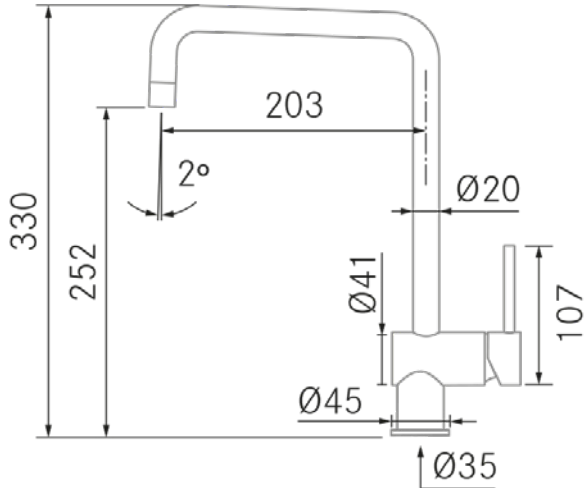

Technical Information

- **Packaged Product Dimensions**: 36 x 8 x 29 cm.
- **Volume**: 0,008352 M³.
- **Packaged Product Weight**: 1,74 Kg.
- **EAN Code**: 8,42121E+12

Sempre - Matt black

Ref: 40255
Faucets

FRECAN

EN

Technical Drawing

Features

Description:

- **Type:** Fixed
- **Finish:** Matt black
- **Spout swivel:** 360°
- **Removable head:** No

Specifications:

- **Aerator-shower exchanger:** No
- **Purified water:** No
- **Maximum height:** 330 mm.
- **Type of control:** Single lever mixer
 - **Control knob rotation:** 90°
 - **Control Rotation:** Left: 0° - Right: 90°
- **Flow rate:** 12 l/min.
- **Water saver:** Optional Aerator (5 l/min.)
- **Energy Saving:** Yes (cold opening)

Installation:

- **Minimum distance from wall:** 70 mm.
- **Orifice diameter:** 35 mm.
- **Type of fixing:** Fixing screw
- **Inlet pipe connection:** 3/8"
- **Length of water supply pipes:** 450 mm.
- **Optionals:** -

Technical Information

- **Packaged Product Dimensions:** 36 x 8 x 29 cm.
- **Volume:** 0,008352 M³.
- **Packaged Product Weight:** 1,74 Kg.
- **EAN Code:** 8421210268981