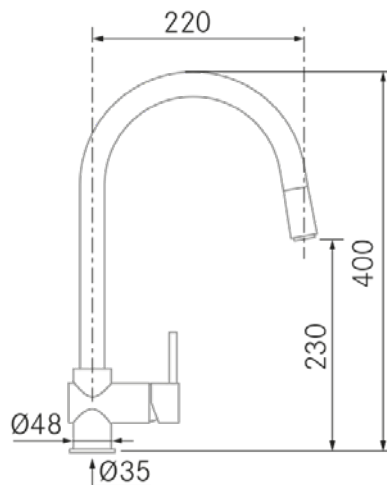

Technical Information

- **Packaged Product Dimensions**: 60 x 38 x 40 cm.
- **Volume**: 0,0912 M³.
- **Packaged Product Weight**: 2,76 Kg.
- **EAN Code**: 8,42121E+12

Wave - S/S

Ref: 40257
Faucets

FRECAN

EN

Technical Drawing

Features

Description:

- **Type:** Removable
- **Finish:** S/S
- **Spout swivel:** 360°
- **Removable head:** Yes (ABS)

Specifications:

- **Aerator-shower exchanger:** No
- **Purified water:** No
- **Maximum height:** 400 mm.
- **Type of control:** Single lever mixer
 - **Control knob rotation:** 90°
 - **Control Rotation:** Left: 80° - Right: 10°
- **Flow rate:** 12 l/min.
- **Water saver:** No
- **Energy Saving:** Yes (cold opening)

Installation:

- **Minimum distance from wall:** 20 mm.
- **Orifice diameter:** 35 mm.
- **Type of fixing:** Wide Thread
- **Inlet pipe connection:** 3/8"
- **Length of water supply pipes:** 450 mm.
- **Optionals:** -

Technical Information

- **Packaged Product Dimensions:** 60 x 38 x 40 cm.
- **Volume:** 0,0912 M³.
- **Packaged Product Weight:** 2,76 Kg.
- **EAN Code:** 8421210268776